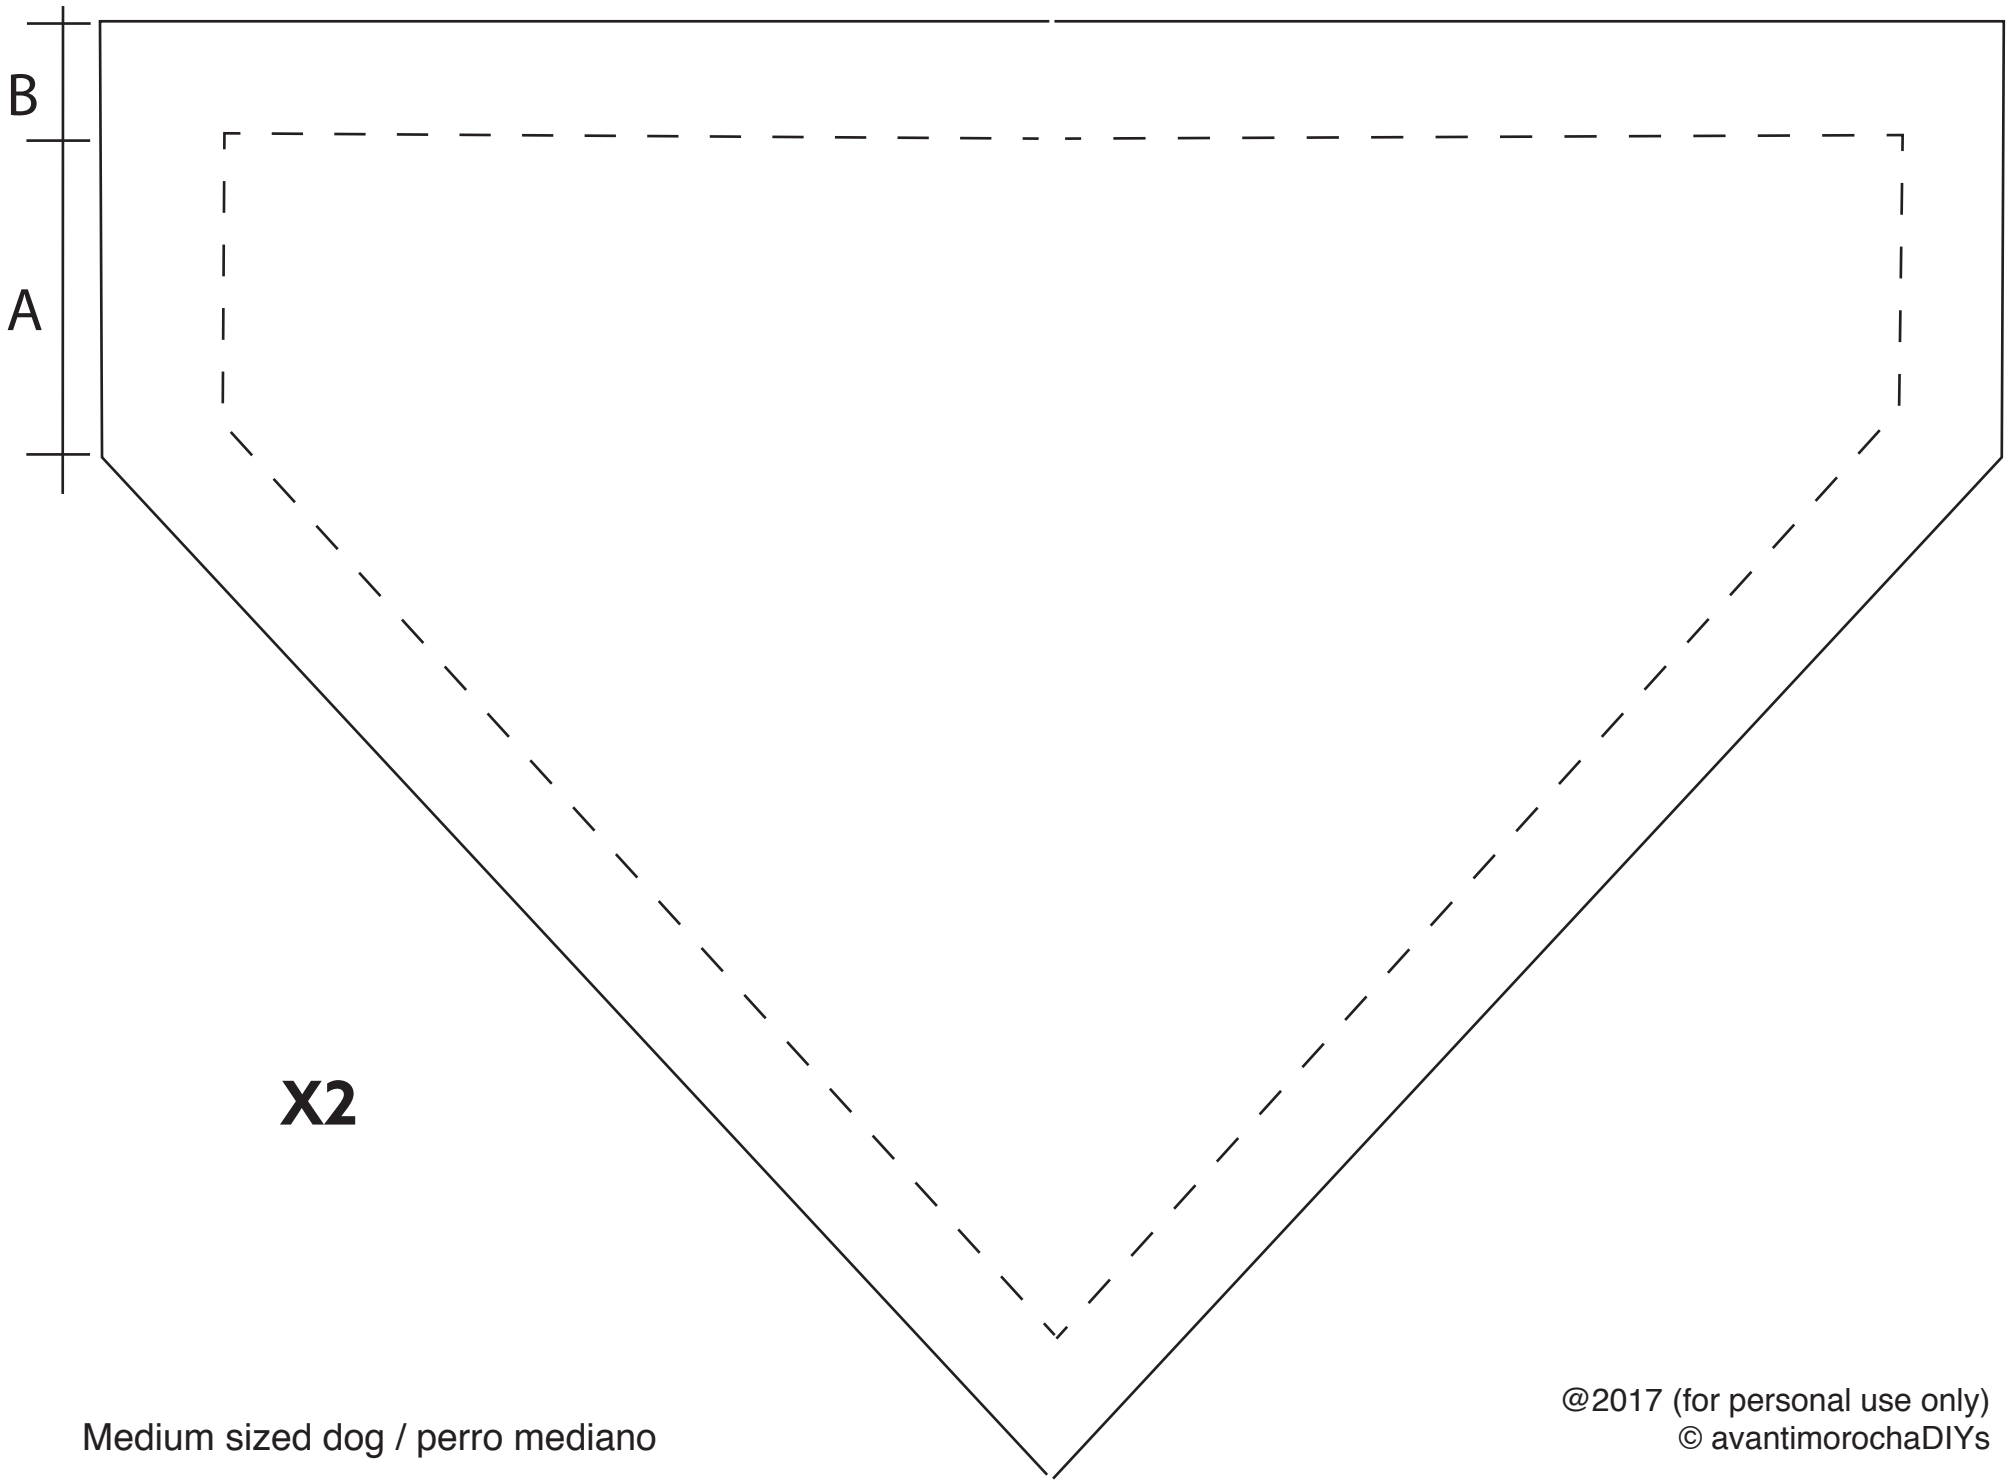

Reversible Dog Bandana

NO SEW

A: the dimension varies based on the thickness of your dogs collar.
Esta dimensión depende del ancho del collar de tu perro.

B: Stitch Witchery width.
Ancho de la cinta de fusion.

Small sized dog / perro pequeño

@2017 (for personal use only)
© avantimorochoaDIYs

Medium sized dog / perro mediano

@2017 (for personal use only)
© avantimorochoaDIYs

Big sized dog / perro grande

@2017 (for personal use only)