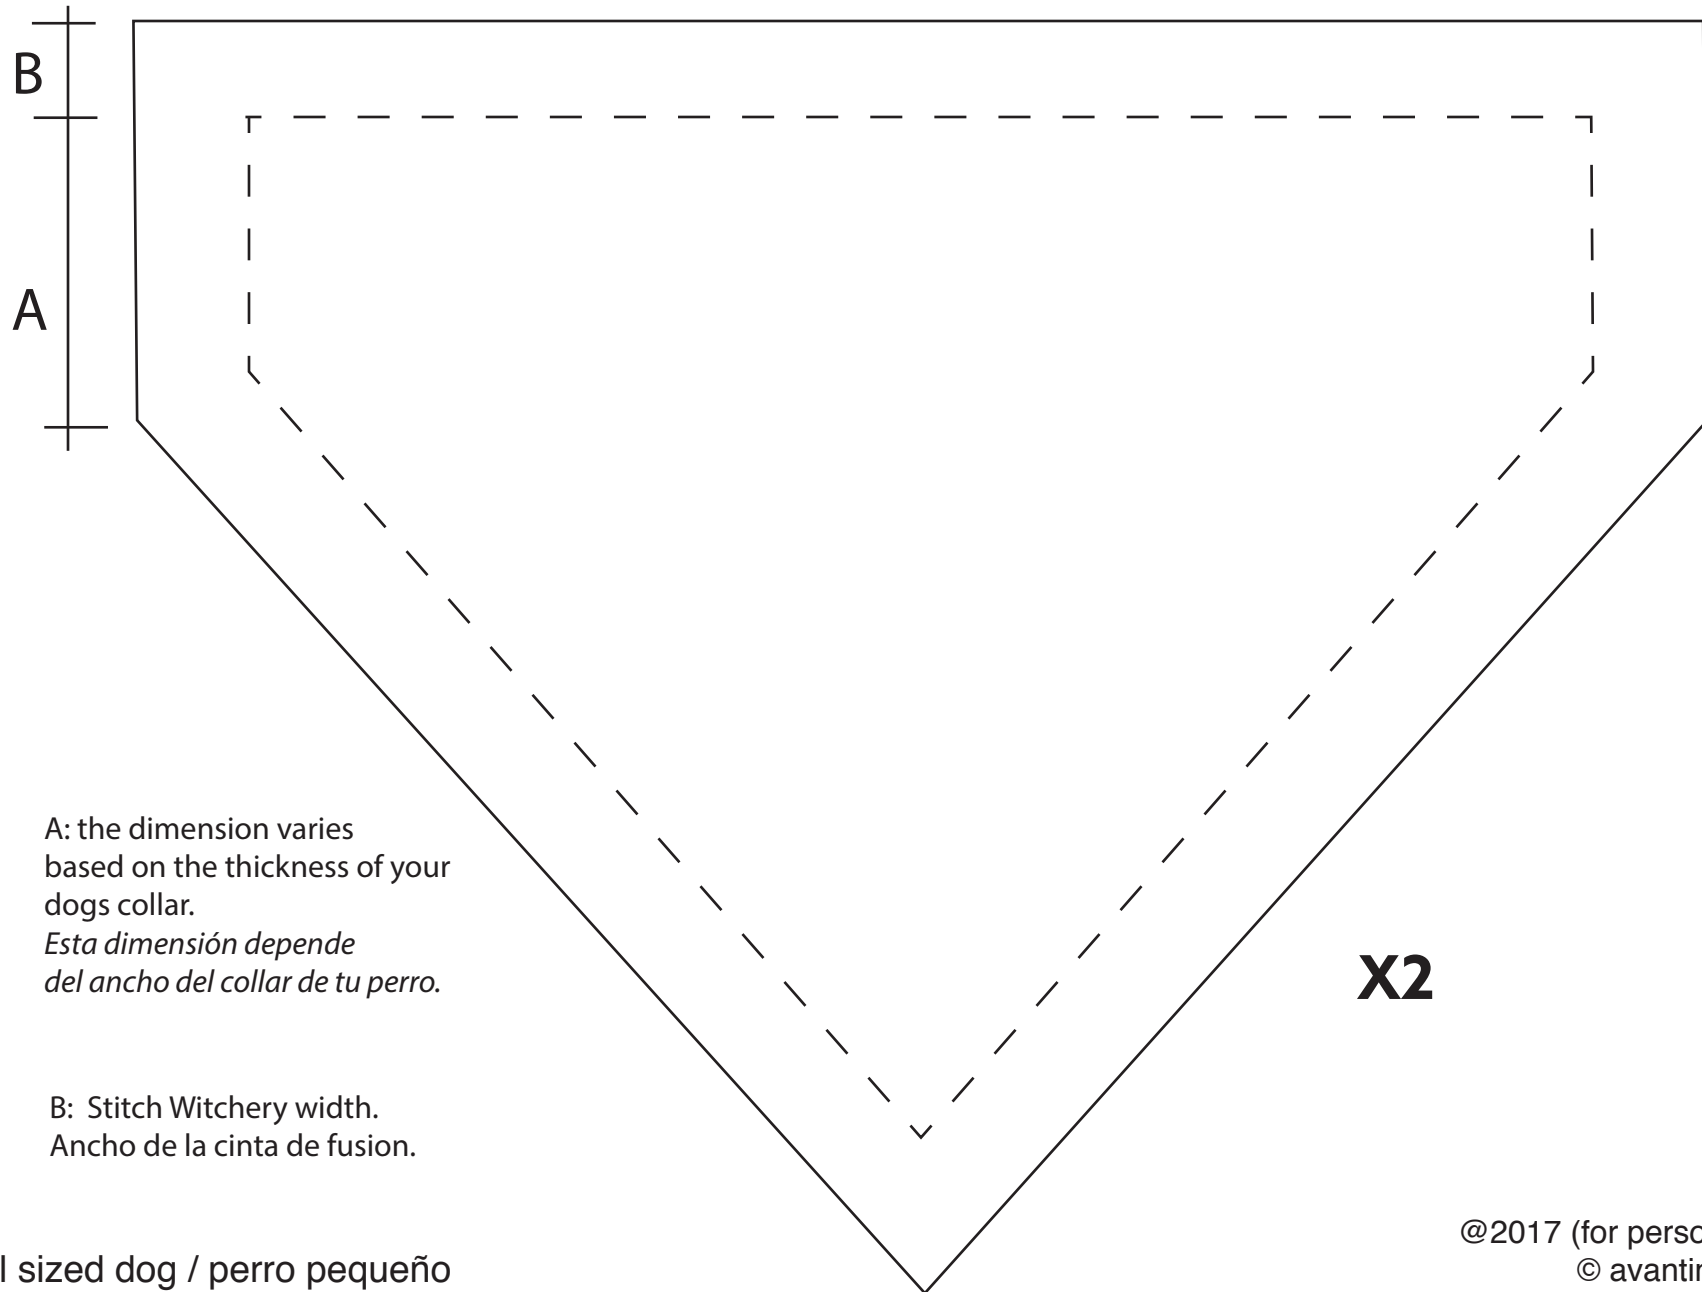

Reversible Dog Bandana

NO SEW

A: the dimension varies based on the thickness of your dogs collar.
Esta dimensión depende del ancho del collar de tu perro.

B: Stitch Witchery width.
Ancho de la cinta de fusion.

Small sized dog / perro pequeño

@2017 (for personal use only)
© avantimorochoaDIYs

Medium sized dog / perro mediano

@2017 (for personal use only)
© avantimorochoaDIYs

Big sized dog / perro grande

@2017 (for personal use only)